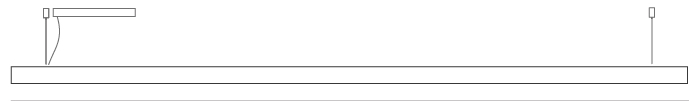

LED60 SUSPENSION

D71018-

base number   Color   Finish
Temperature   Options

1. To build a product code in our configurator select the specify button on the base model # product page
2. To build a manual product code on this datasheet choose from the options listed below in blue font and add the suffix to the base model #

GENERAL

Series: Woodlin
Subseries: LED60
Brand: Tunto
Division: Design
Mounting Type: Suspension
Mounting Location: Ceiling
Subcategory: Profile

PHYSICAL

Shape: Rectangle
Length (mm): 1600
Length (in): 63
Width (mm): 60
Width (in): $2 \frac{3}{8}$
Height (mm): 60
Height (in): $2 \frac{3}{8}$
Max. Overall Height (mm): 2060
Max. Overall Height (in): $81 \frac{1}{8}$
Light Distribution: Direct
Diffuser: Opal
Fixture Finish: [WAL / ASH / OAK / BLK / WHI](#)
Fixture Material: Wood
Cable Details: 2000mm / 78 3/4"

ELECTRICAL

Lamp Type: LED
Input Wattage (W): 70
Total Output Wattage (W): 63
Dimming: Tri-Mode (Non-Dimming and Phase Dimming (120Vac only) and 0-10V Dimming)
Driver Included: Yes
Driver Location: Integrated
Driver Type: Constant Current - Universal
Driver Class: Class 2
Input Voltage (V): 120 - 277
Constant Current (MA): 700

LED

Color Temperature (°K): [2700 / 3000 / 4000](#)
Max. Delivered Lumen (lm): 5450
CRI: >93 CRI
Lamp Life (hrs): 50000

OPTICAL

RATINGS AND CERTIFICATIONS

Certified By: Certified for North American Standards
IP rating: IP20

1600mm 63"

60mm $2 \frac{3}{8}$ "

Direct