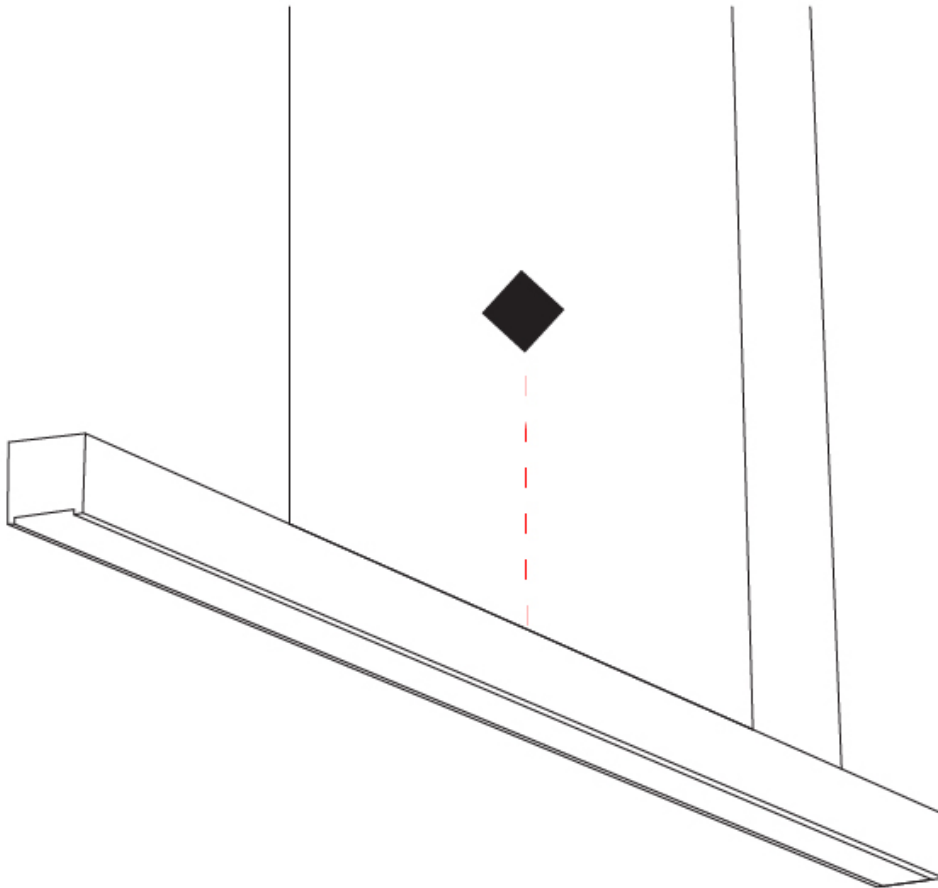

LED60 SUSPENSION

D71018-

PROJECT	_____
TYPE	_____
SPECIFIER	_____
QUANTITY	_____
DATE	_____