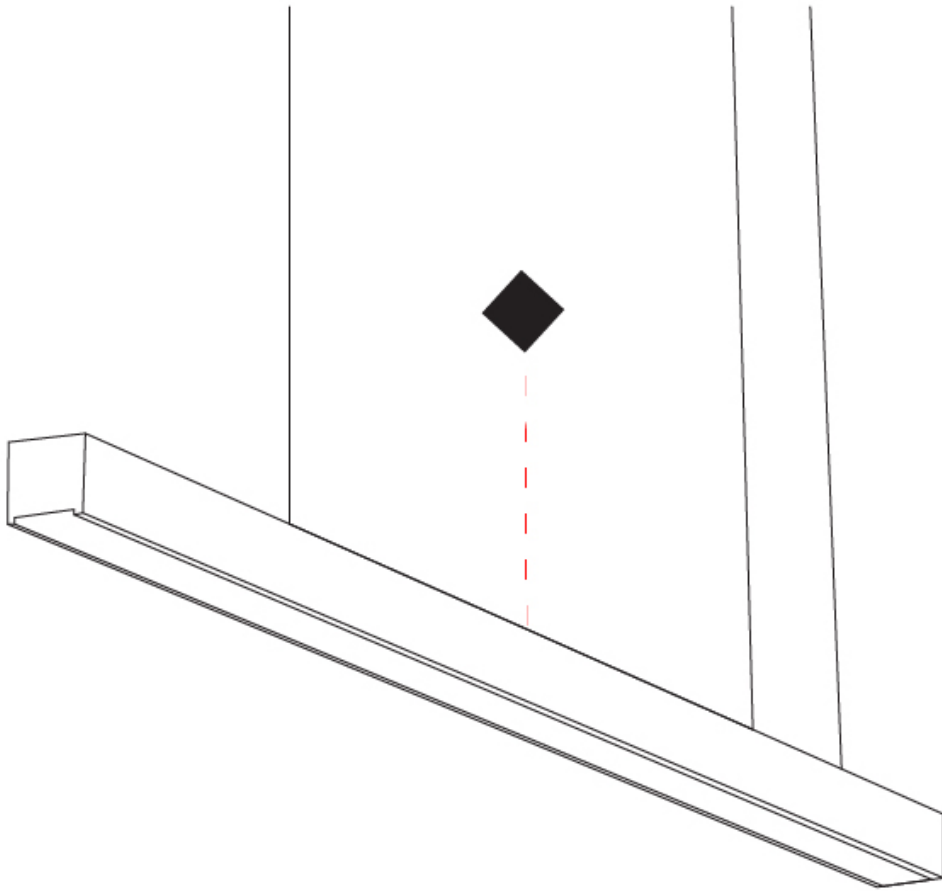

2400mm 94 ½"

60mm 2 ⅜"

Direct

LED60 SUSPENSION

D71020-

PROJECT
TYPE
SPECIFIER
QUANTITY
DATE

PROJECT	_____
TYPE	_____
SPECIFIER	_____
QUANTITY	_____
DATE	_____

Fixture Finish